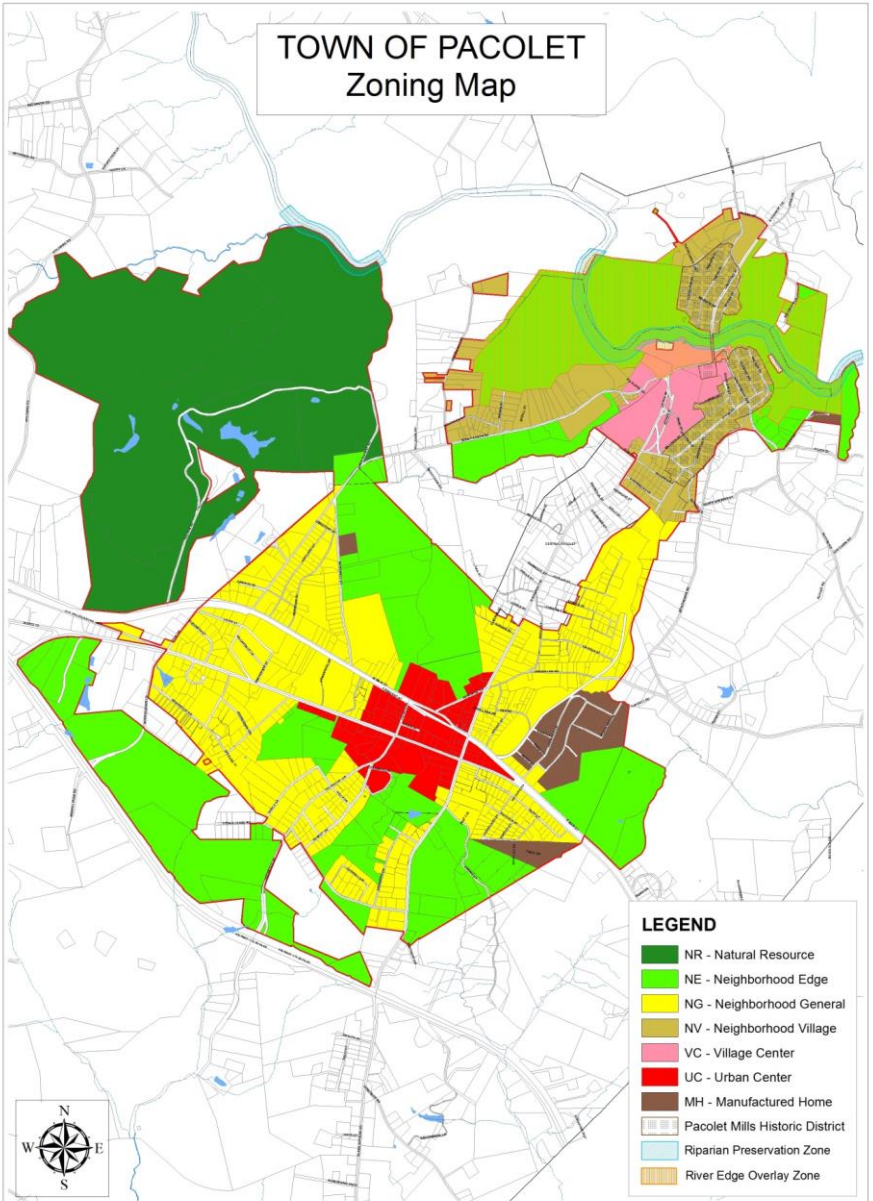

## TOWN OF PACOLET Zoning Map

# TOWN OF PACOLET Zoning Districts

## LEGEND

- Riparian Preservation Zone
- Pacolet Mills Historic District
- NV - Neighborhood Village
- NG - Neighborhood General
- NE - Neighborhood Edge
- VC - Village Center
- UC - Urban Center
- MH - Manufactured Home