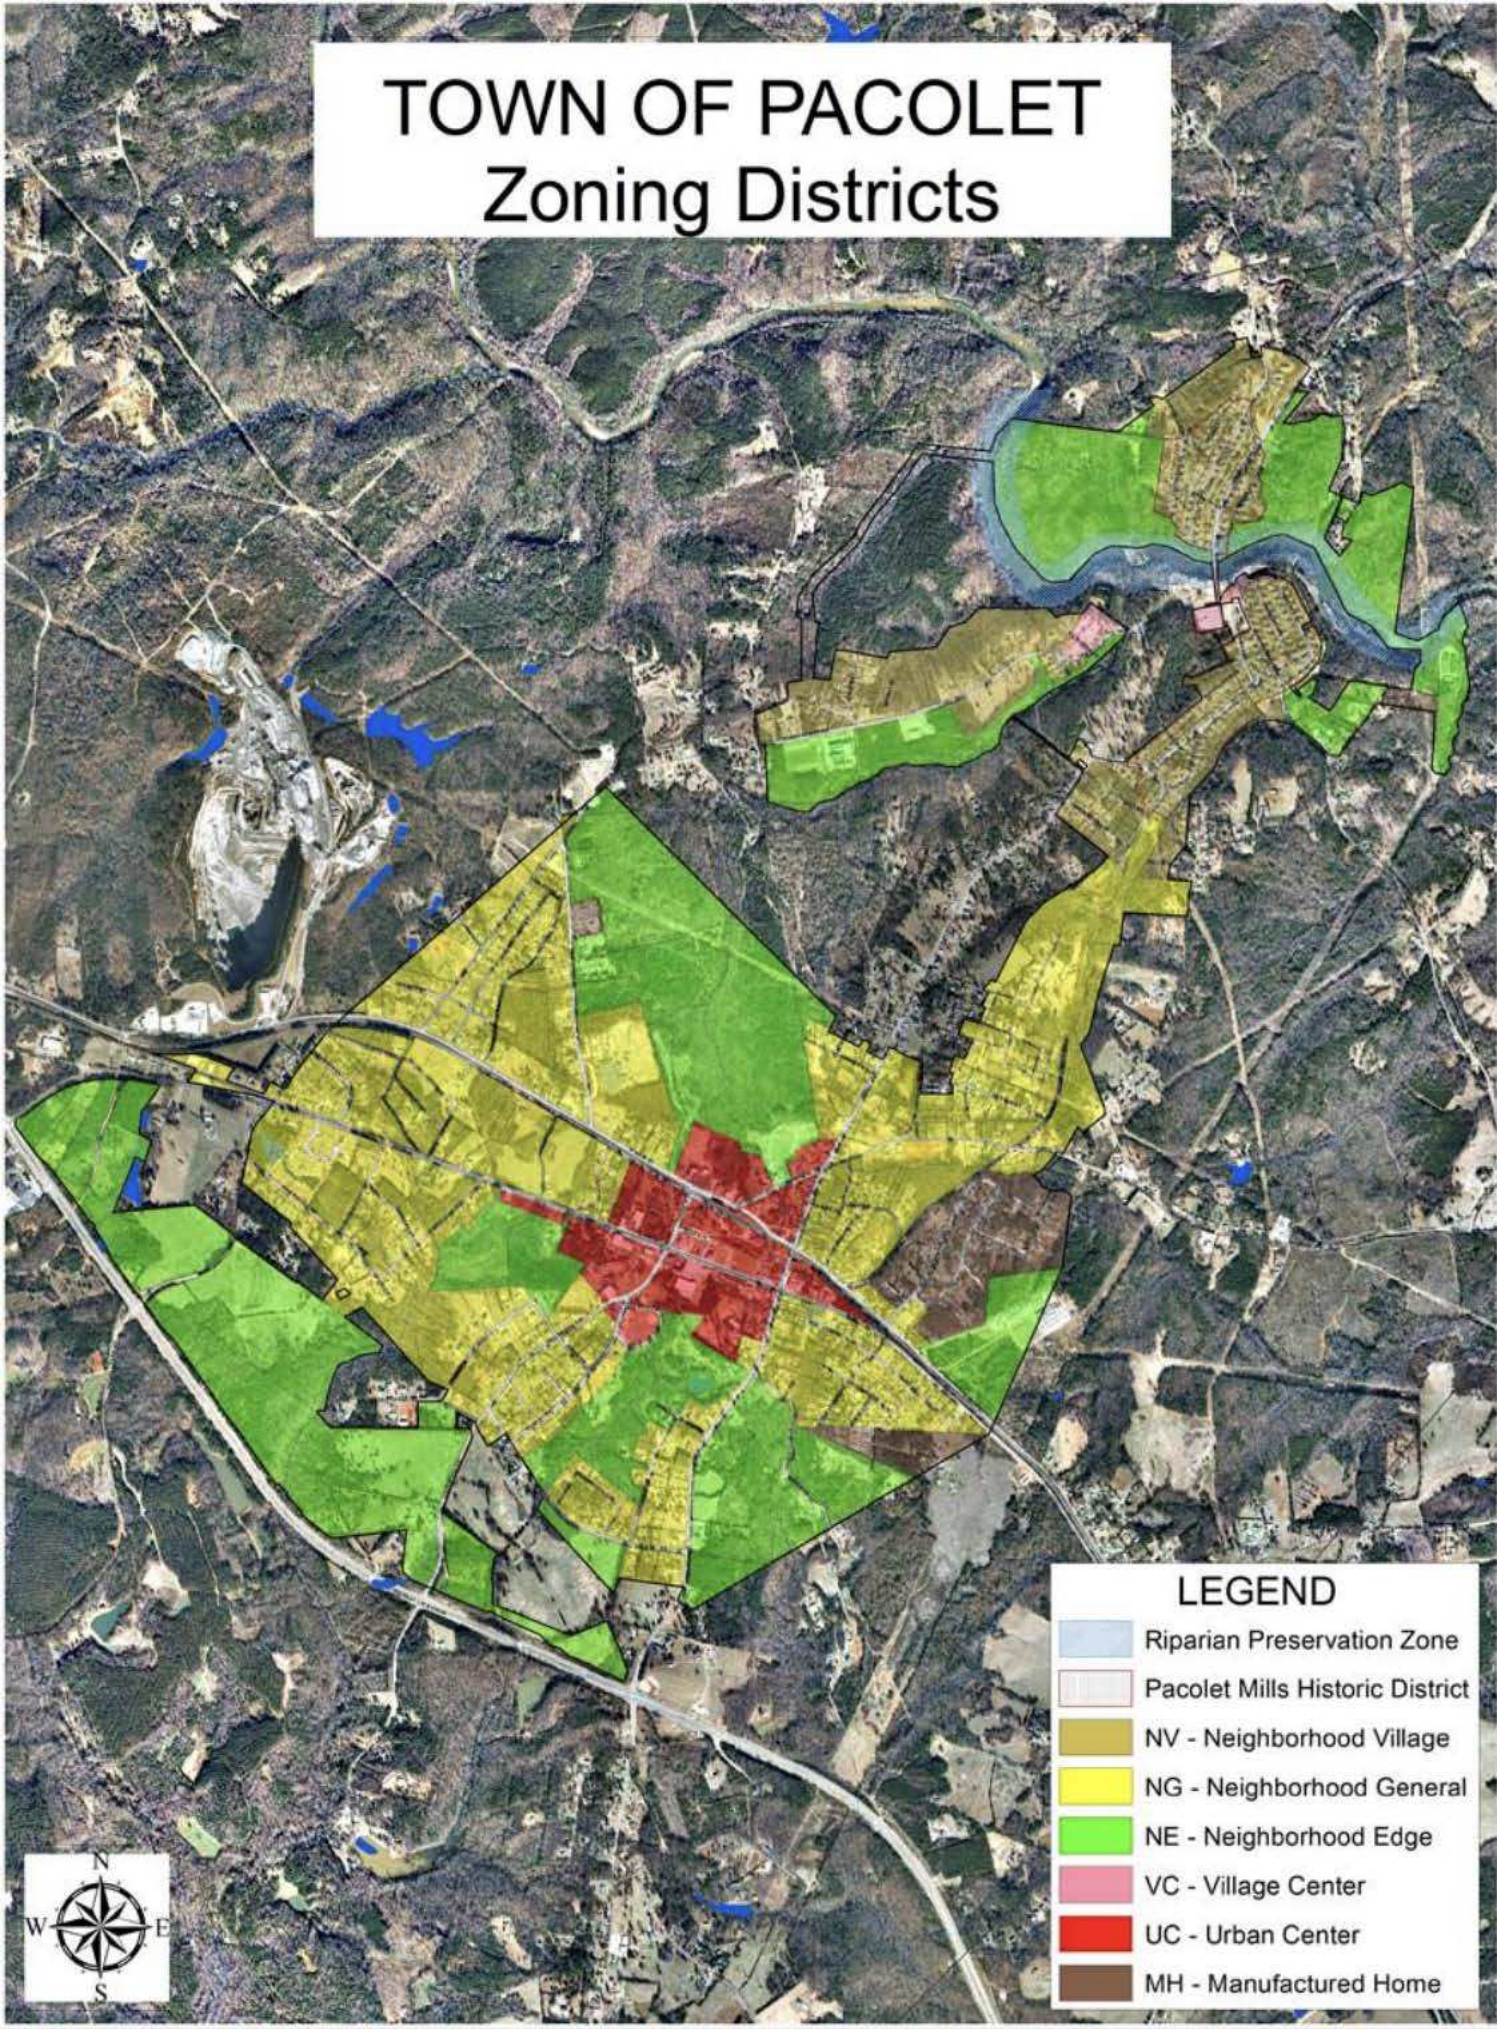

## TOWN OF PACOLET Zoning Map

# TOWN OF PACOLET Zoning Districts

## LEGEND

- Riparian Preservation Zone
- Pacolet Mills Historic District
- NV - Neighborhood Village
- NG - Neighborhood General
- NE - Neighborhood Edge
- VC - Village Center
- UC - Urban Center
- MH - Manufactured Home